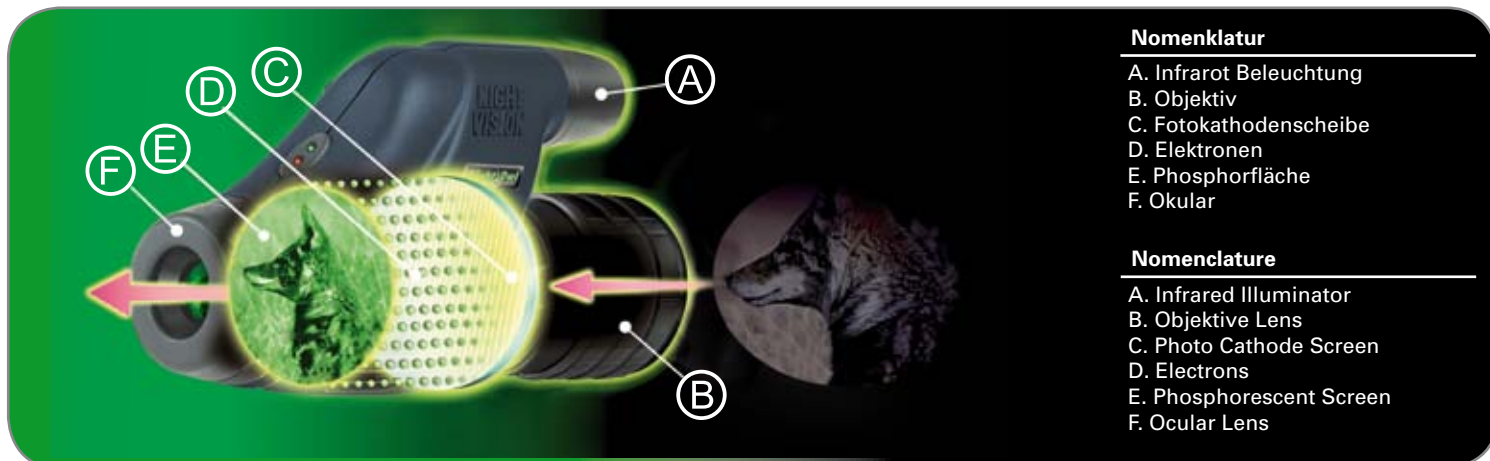

How Night Vision works

In darkness moon or star light illuminates objects. This light is gathered by the objective lens and focused onto the image intensifier tube. The intensifier tube converts the bundled light into single electrons which are multiplied by a high voltage tube (17kV). Then the electrons strike in huge quantity on a phosphorous screen, whereby the screen illumination is activated. The amplified light signals now become comfortably visible in the eyepiece of your night vision device.